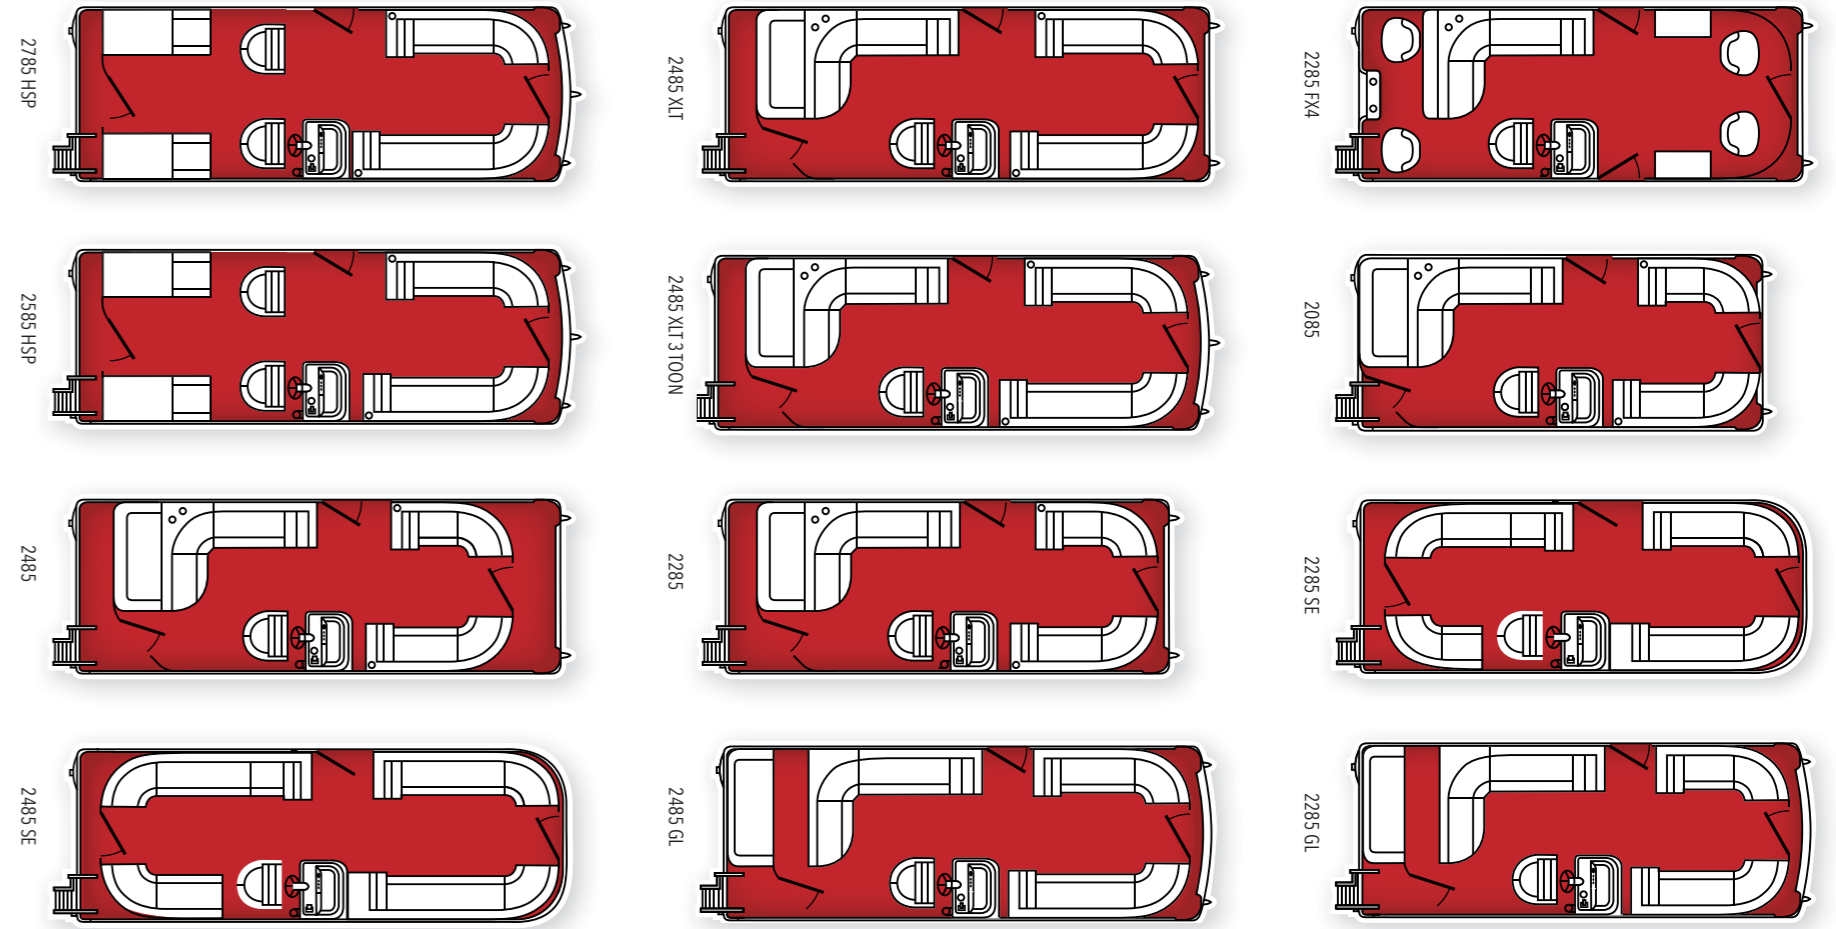

SURGE BRAKES

FOR EVERY PASSION AND APPLICATION.

2485 SRL 3 TOON

Specifications	Length	Beam	Front Deck	Triple Toon Front Deck	Swim Platform	Pontoon Diameter	Aluminum Pontoon Gauge	Dry Weight	Max Persons	Max Capacity	Max HP	3 Toon Max HP	Fuel Capacity	Pontoon Center to Center
2785 HSP	27'	8'6"	N/A	26"	28"	25"	.080"	1960	15	3000	N/A	300	30	74"
2585 HSP	25'	8'6"	N/A	26"	28"	25"	.080"	1875	15	3000	N/A	250	30	74"
2485	24'	8'6"	30"	37"	18"	25"	.080"	1775	15	3000	140	250	30	74"
2485 SE	24'	8'6"	30"	37"	18"	25"	.080"	1775	15	3000	140	250	30	74"
2485 GL	24'	8'6"	30"	37"	18"	25"	.080"	1775	15	3000	140	250	30	74"
2485 SRL/RFL	24'	8'6"	0"	7"	18"	25"	.080"	1775	15	3000	140	250	30	74"
2285	22'	8'6"	6"	13"	7"	25"	.080"	1690	13	2500	115	175	30	74"
2285 SE	22'	8'6"	6"	13"	7"	25"	.080"	1690	13	2500	115	175	30	74"
2285 GL	22'	8'6"	6"	13"	7"	25"	.080"	1690	13	2500	115	175	30	74"
2285 ELITE	22'	8'6"	17"	24"	0"	25"	.080"	1690	13	2500	115	175	30	74"
2285 RFL	22'	8'6"	0"	7"	0"	25"	.080"	1690	13	2500	115	175	30	74"
2285 FX4	22'	8'6"	0"	7"	13"	25"	.080"	1690	13	2500	115	175	20	74"
2085	20'	8'6"	0"	7"	18"	25"	.080"	1600	10	2000	90	150	30	74"
2680 DC	26'	8'	33"	N/A	21"	TRI-HULL	N/A	2800	12	2300	250	N/A	44	N/A
2680 DRL	26'	8'	33"	N/A	21"	TRI-HULL	N/A	2800	12	2300	250	N/A	44	N/A